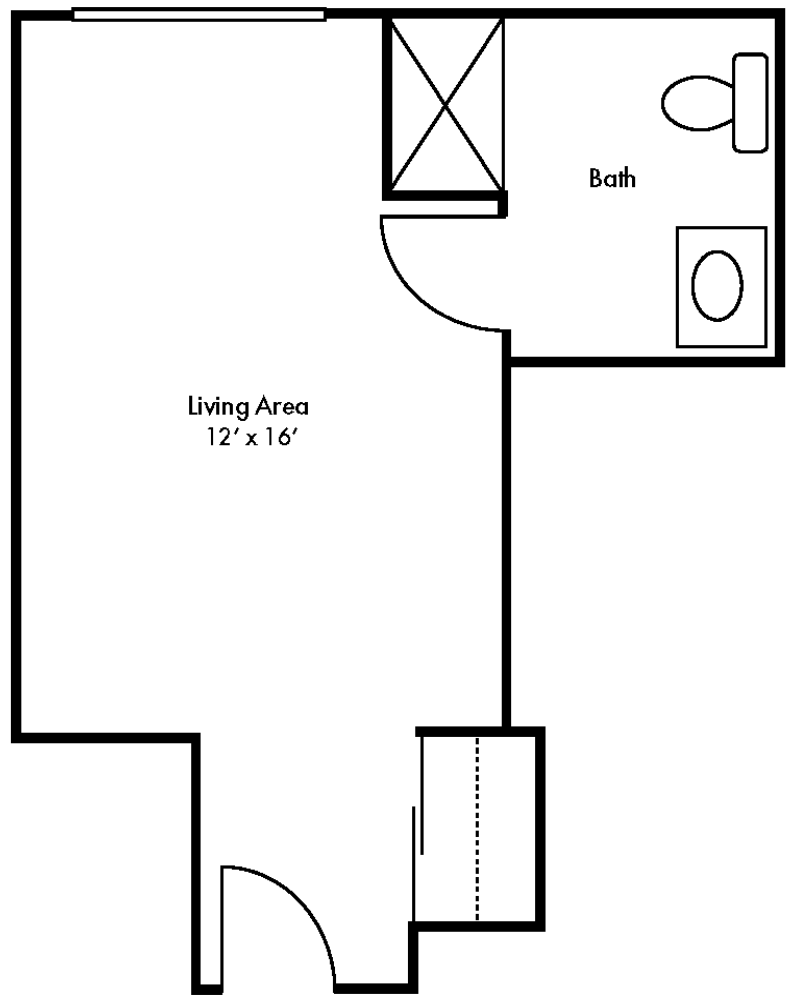

BUCKINGHAM HEIGHTS L.L.C.

MEMORY CARE

STUDIO 254 SQ. FT.

DELUXE STUDIO 275 SQ. FT.

Dimensions are approximate. Floor plans may vary