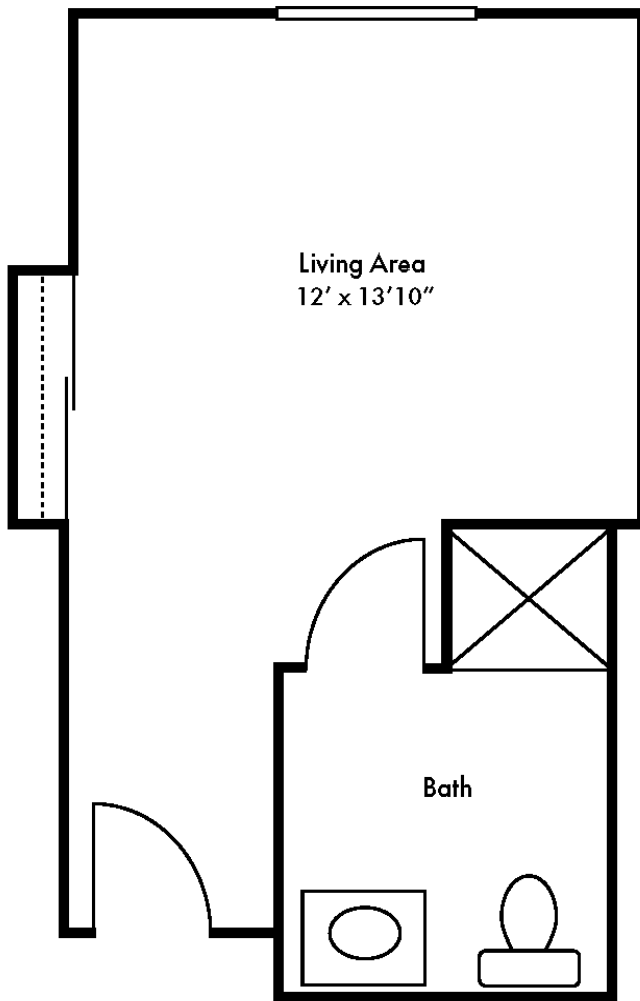

BUCKINGHAM HEIGHTS L.L.C.

MEMORY CARE

STUDIO 254 SQ. FT.

DELUXE STUDIO 275 SQ. FT.

Dimensions are approximate. Floor plans may vary