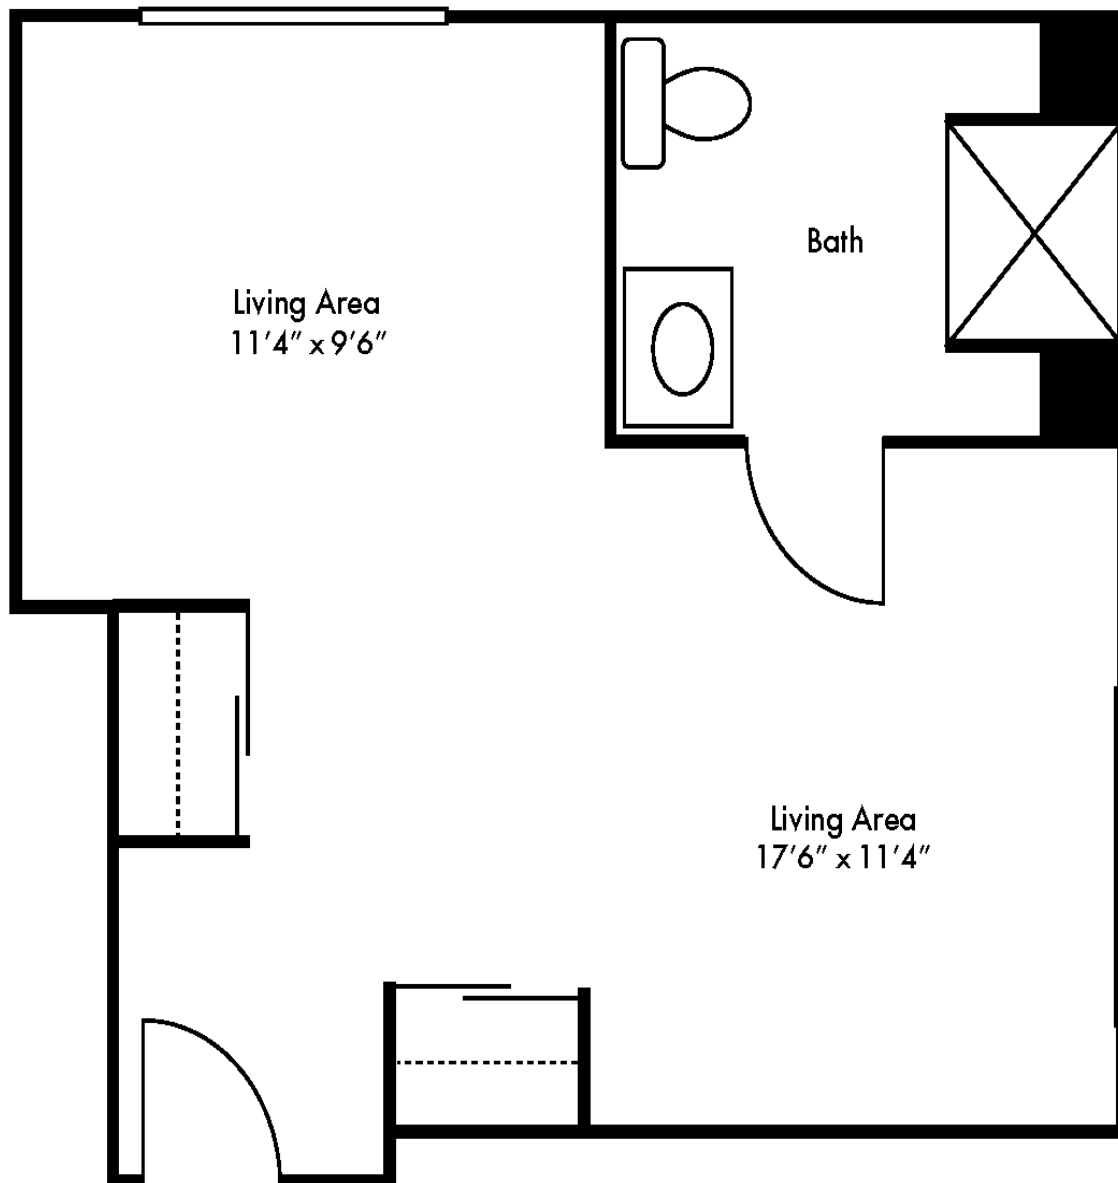

BUCKINGHAM HEIGHTS L.L.C.

MEMORY CARE

FRIENDSHIP SUITE 375 SQ. FT.

*Dimensions are approximate. Floor plans may vary*